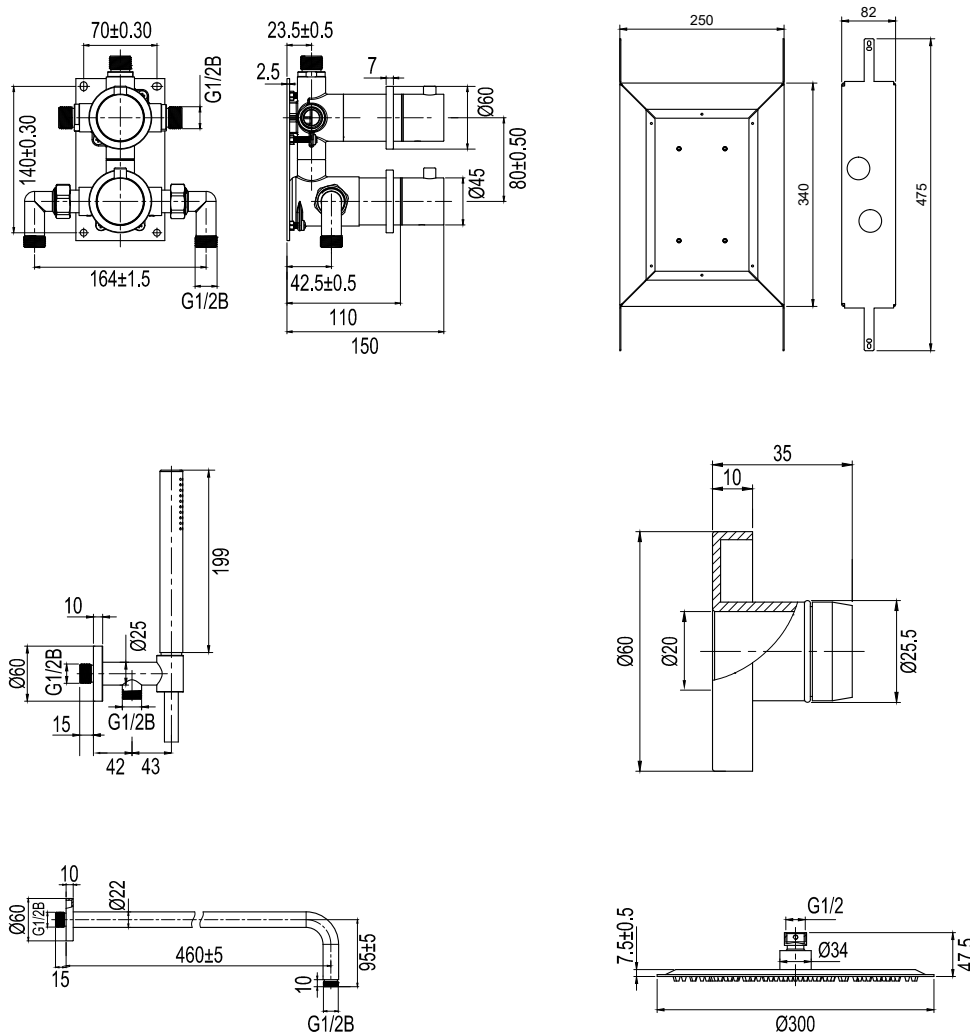

EN

Built-in thermostatic mixer with elegant slimline details. Concealed installation behind the wall gives the bathroom a harmonious, minimalist look. Includes a thin, wide, wall-mounted ceiling shower head and a cylindrical hand shower that delivers a soft, comfortable, wide jet. Timeless design combined with Scandinavian style. • Two functions: Ceiling shower and hand shower • Made of stainless steel • Approved by SINTEF and KIWA • Two separate levers for adjusting temperature and water pressure • Wall-mounted ceiling shower head • Tiltable ceiling shower head • Anti-twist hose • Anti-limescale feature allows easy cleaning of the ceiling shower head and hand shower even if the water is hard • Reliable thermostat that is also resistant to hard water • Supplied with certified Scandtap Box 1 installation box in stainless steel, which protects against water leakage behind wall • Supplied with cover in matching colour for the leak indicator

Technical data:

Wall-mounted ceiling shower bracket: CC 460 mm (the ceiling shower bracket's ultimate protrusion from the wall depends on the thickness of the tiles and the sealing layer) | Ceiling shower head: Ø300 mm | Shower hose: 1.5 m

Mått / Dimensioner / Måle / Mitat / Abmessungen / Dimensions

SCANDTAP

BATHROOM CONCEPTS

Scandtap AB, Olofsdalsvägen 21, 302 41 Halmstad, Sweden
info@scandtap.com, www.scandtap.com

Typgodkännande
Nr: 1786-1787